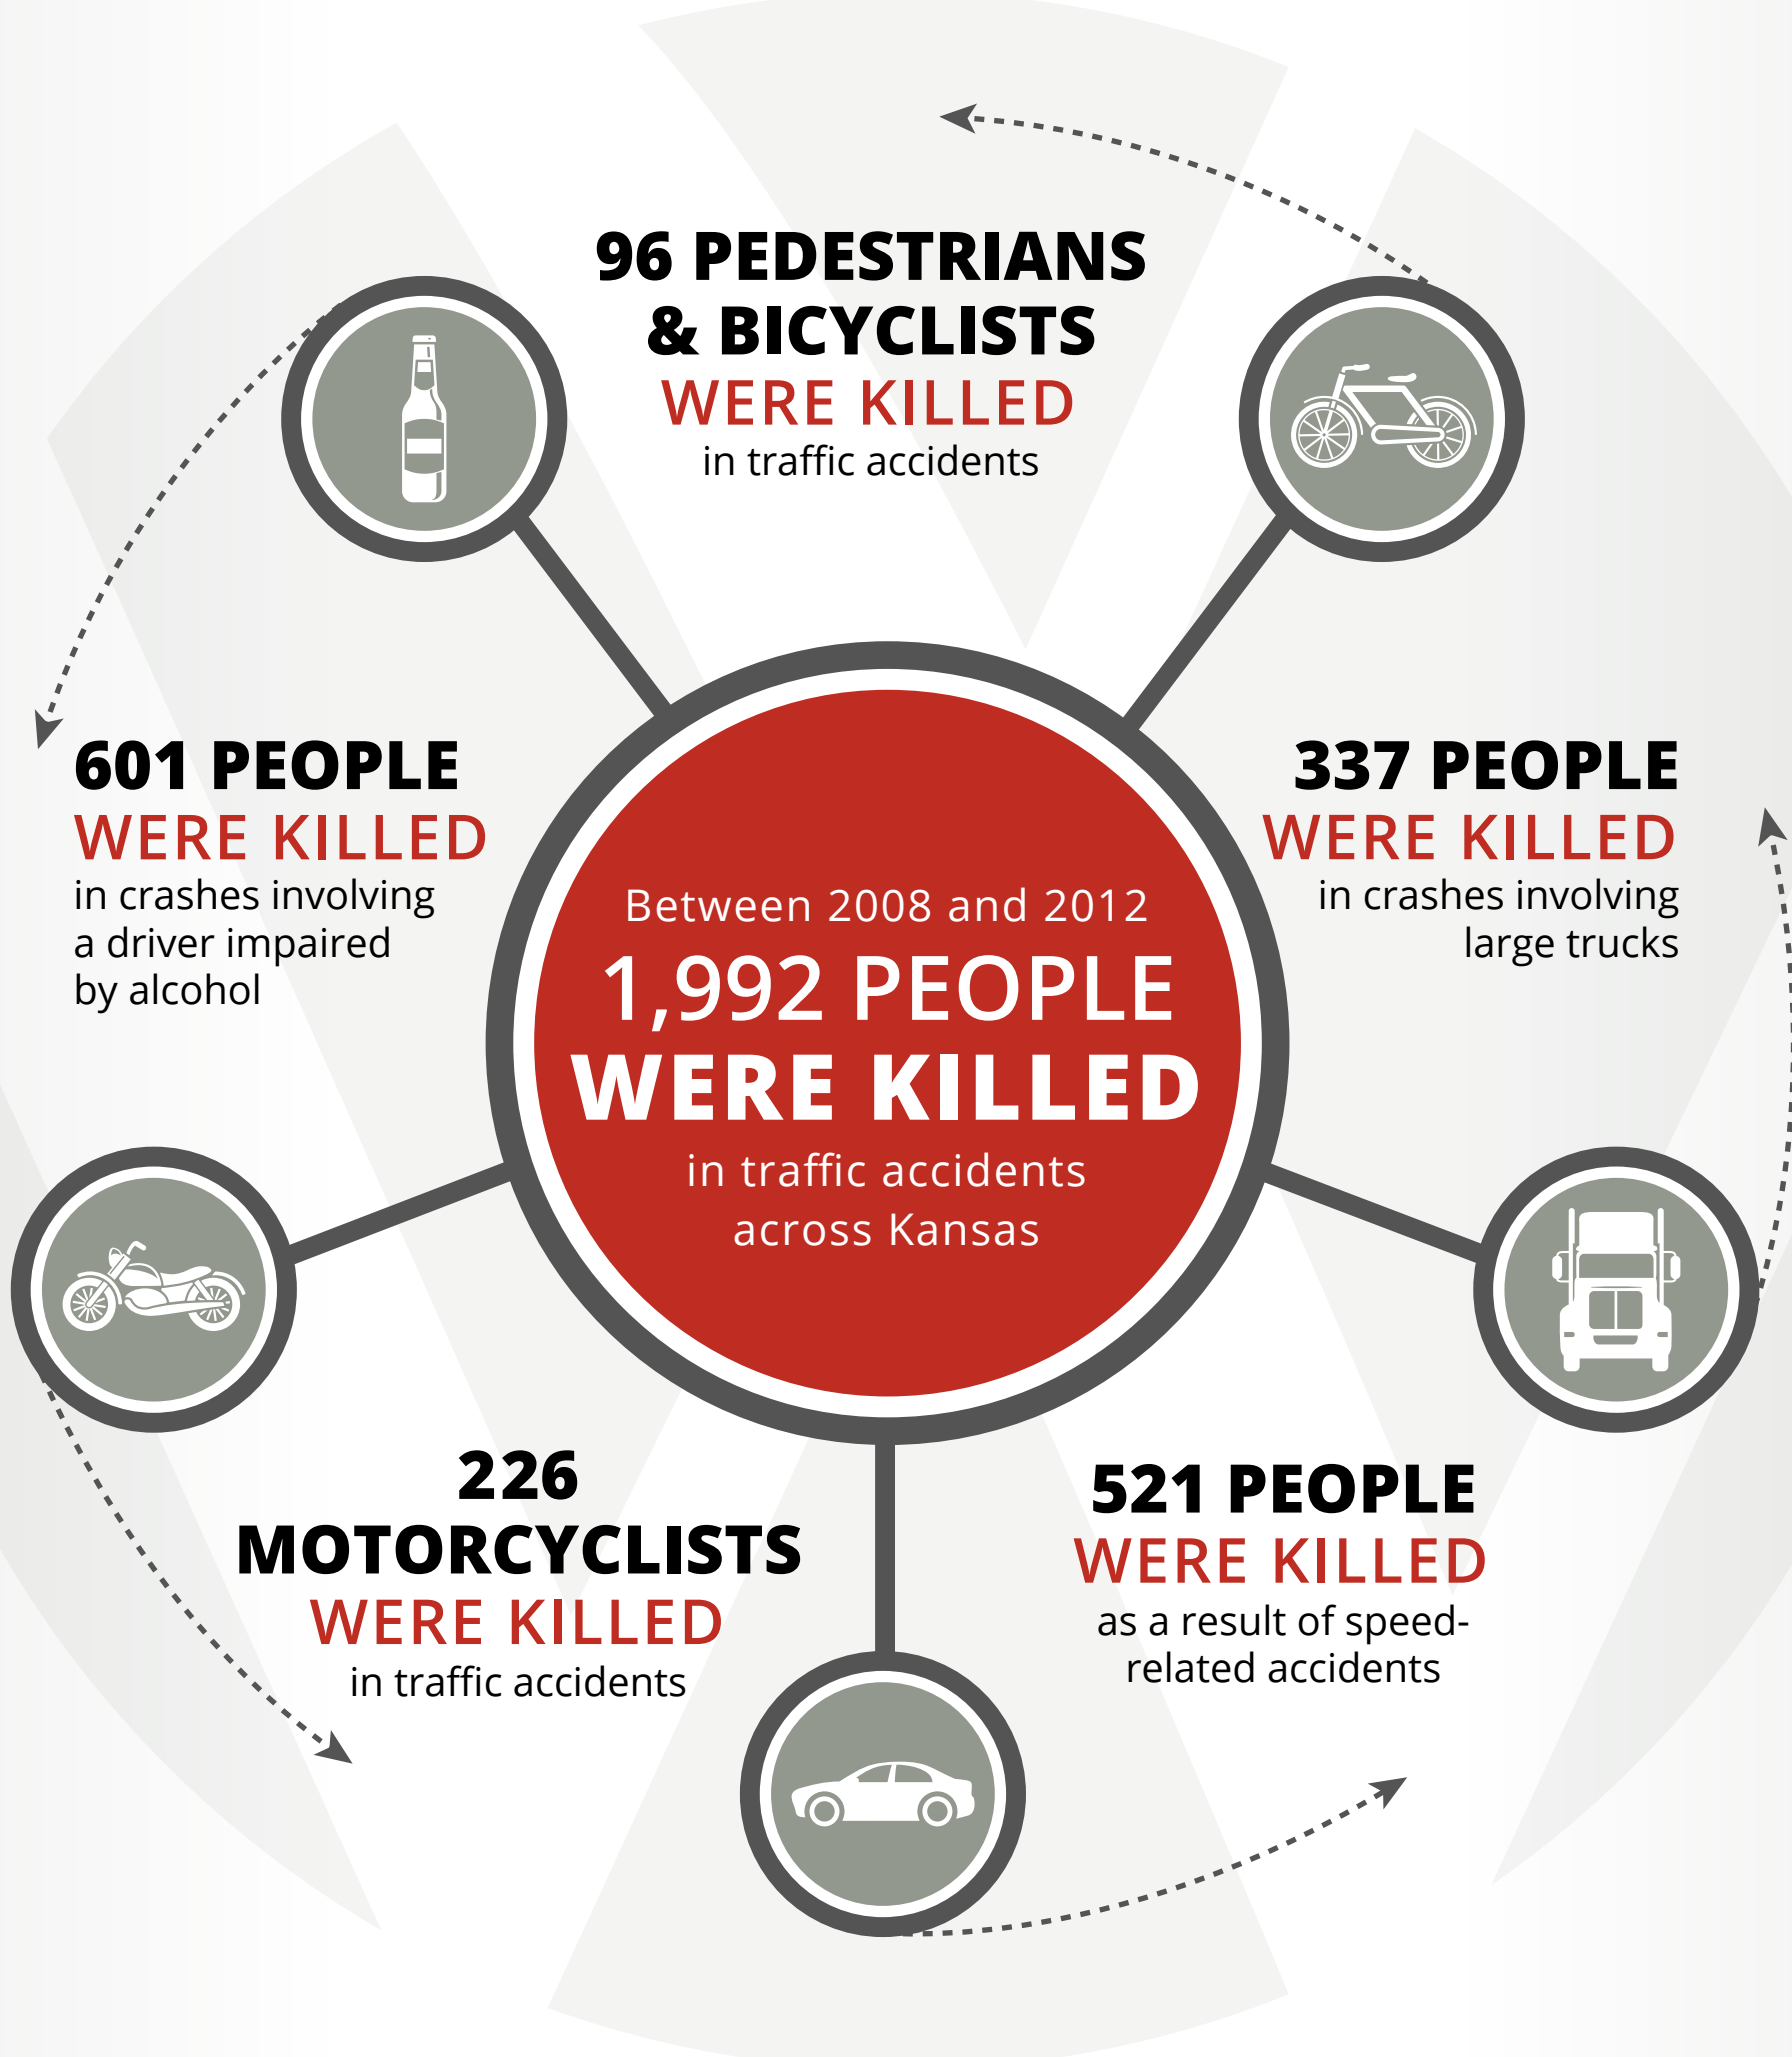

# FACTS ABOUT KANSAS CAR WRECKS

AN INFOGRAPHIC PRESENTED BY WARNER LAW OFFICES

## WHAT ARE THE MOST DANGEROUS COUNTIES IN KANSAS FOR DRIVERS?

## WHAT ARE SOME OF THE MOST DANGEROUS ROADS IN KANSAS?

## ACCIDENTS ON KANSAS ROADS AND HIGHWAYS HAPPEN OFTEN. DEMAND JUSTICE

AFTER YOU'VE BEEN INJURED OR A LOVED ONE WAS KILLED DUE TO SOMEONE ELSE'S CARELESS BEHAVIOR.