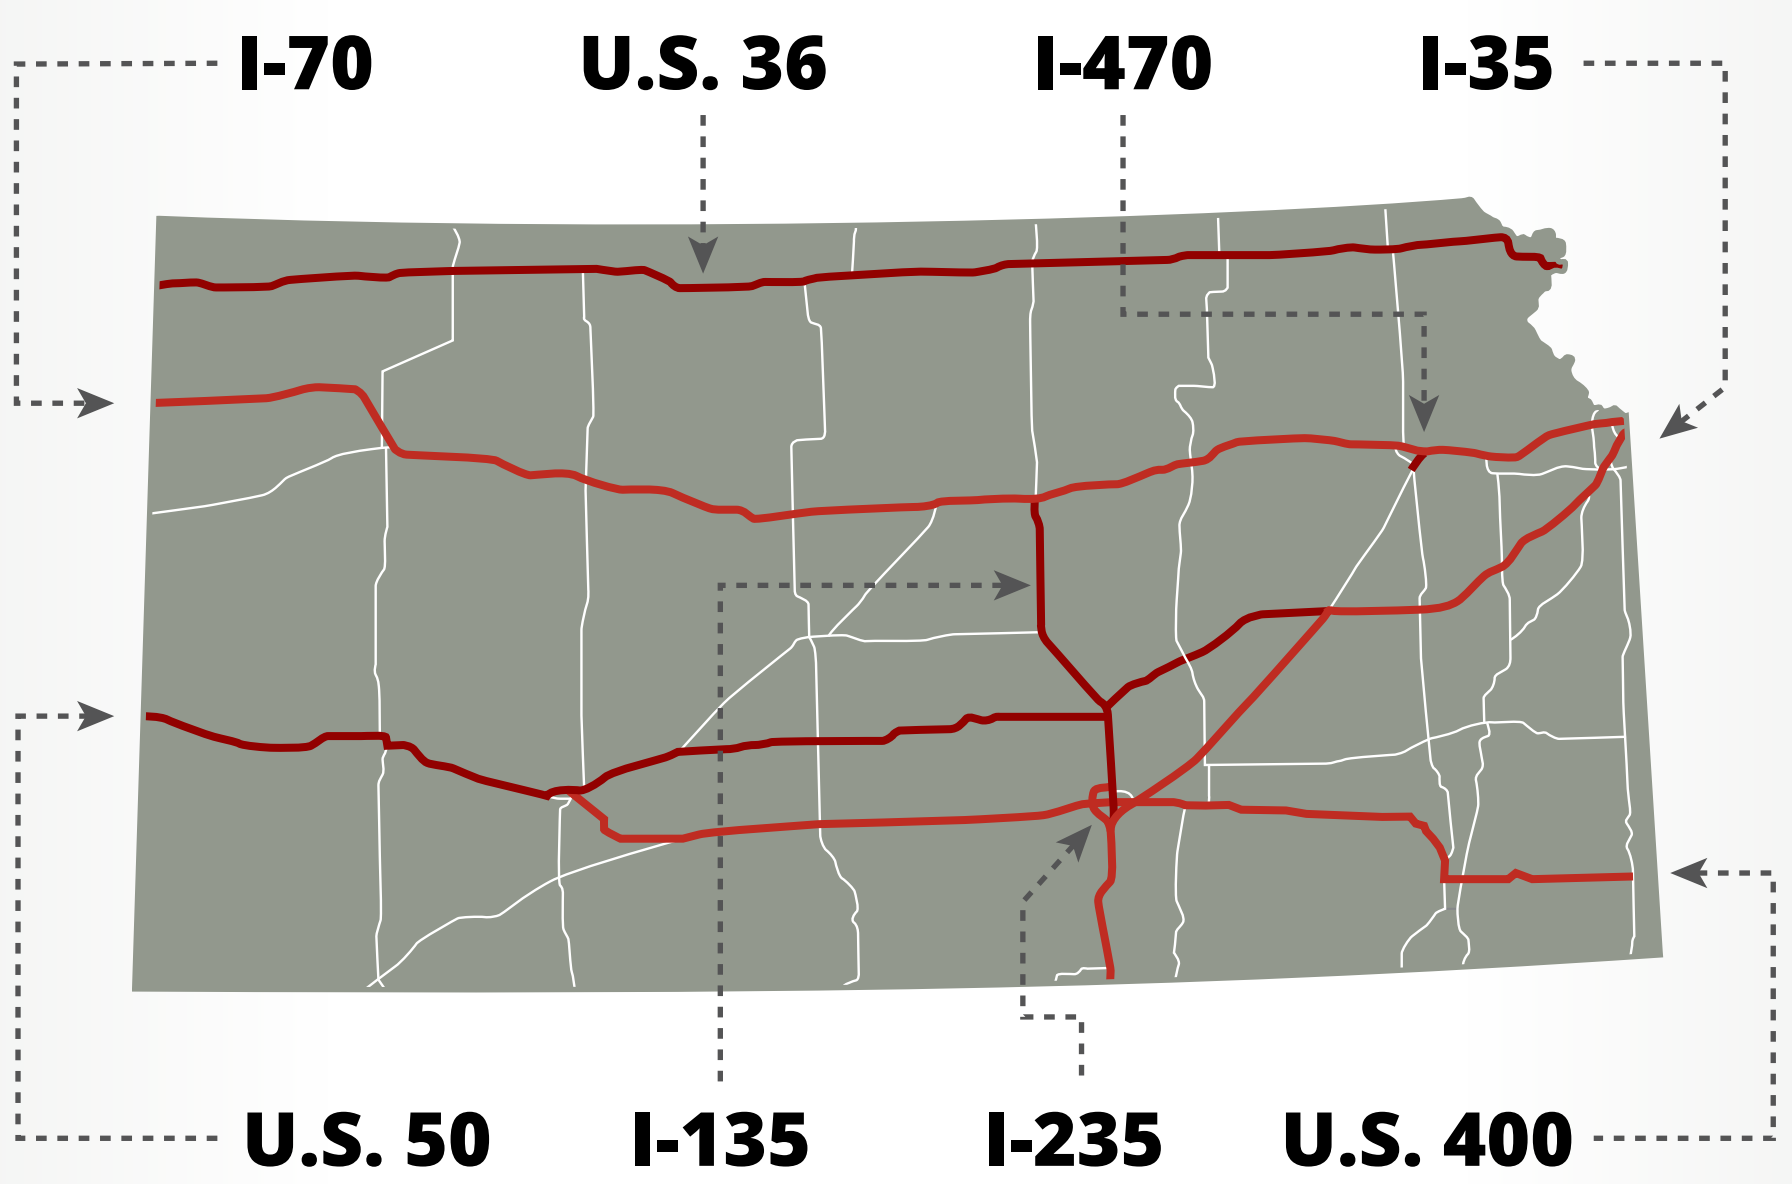

# FACTS ABOUT KANSAS CAR WRECKS

AN INFOGRAPHIC PRESENTED BY WARNER LAW OFFICES

## WHAT ARE THE MOST DANGEROUS COUNTIES IN KANSAS FOR DRIVERS?

## WHAT ARE SOME OF THE MOST DANGEROUS ROADS IN KANSAS?

## ACCIDENTS ON KANSAS ROADS AND HIGHWAYS HAPPEN OFTEN. DEMAND JUSTICE

AFTER YOU'VE BEEN INJURED OR A LOVED ONE WAS KILLED DUE TO SOMEONE ELSE'S CARELESS BEHAVIOR.