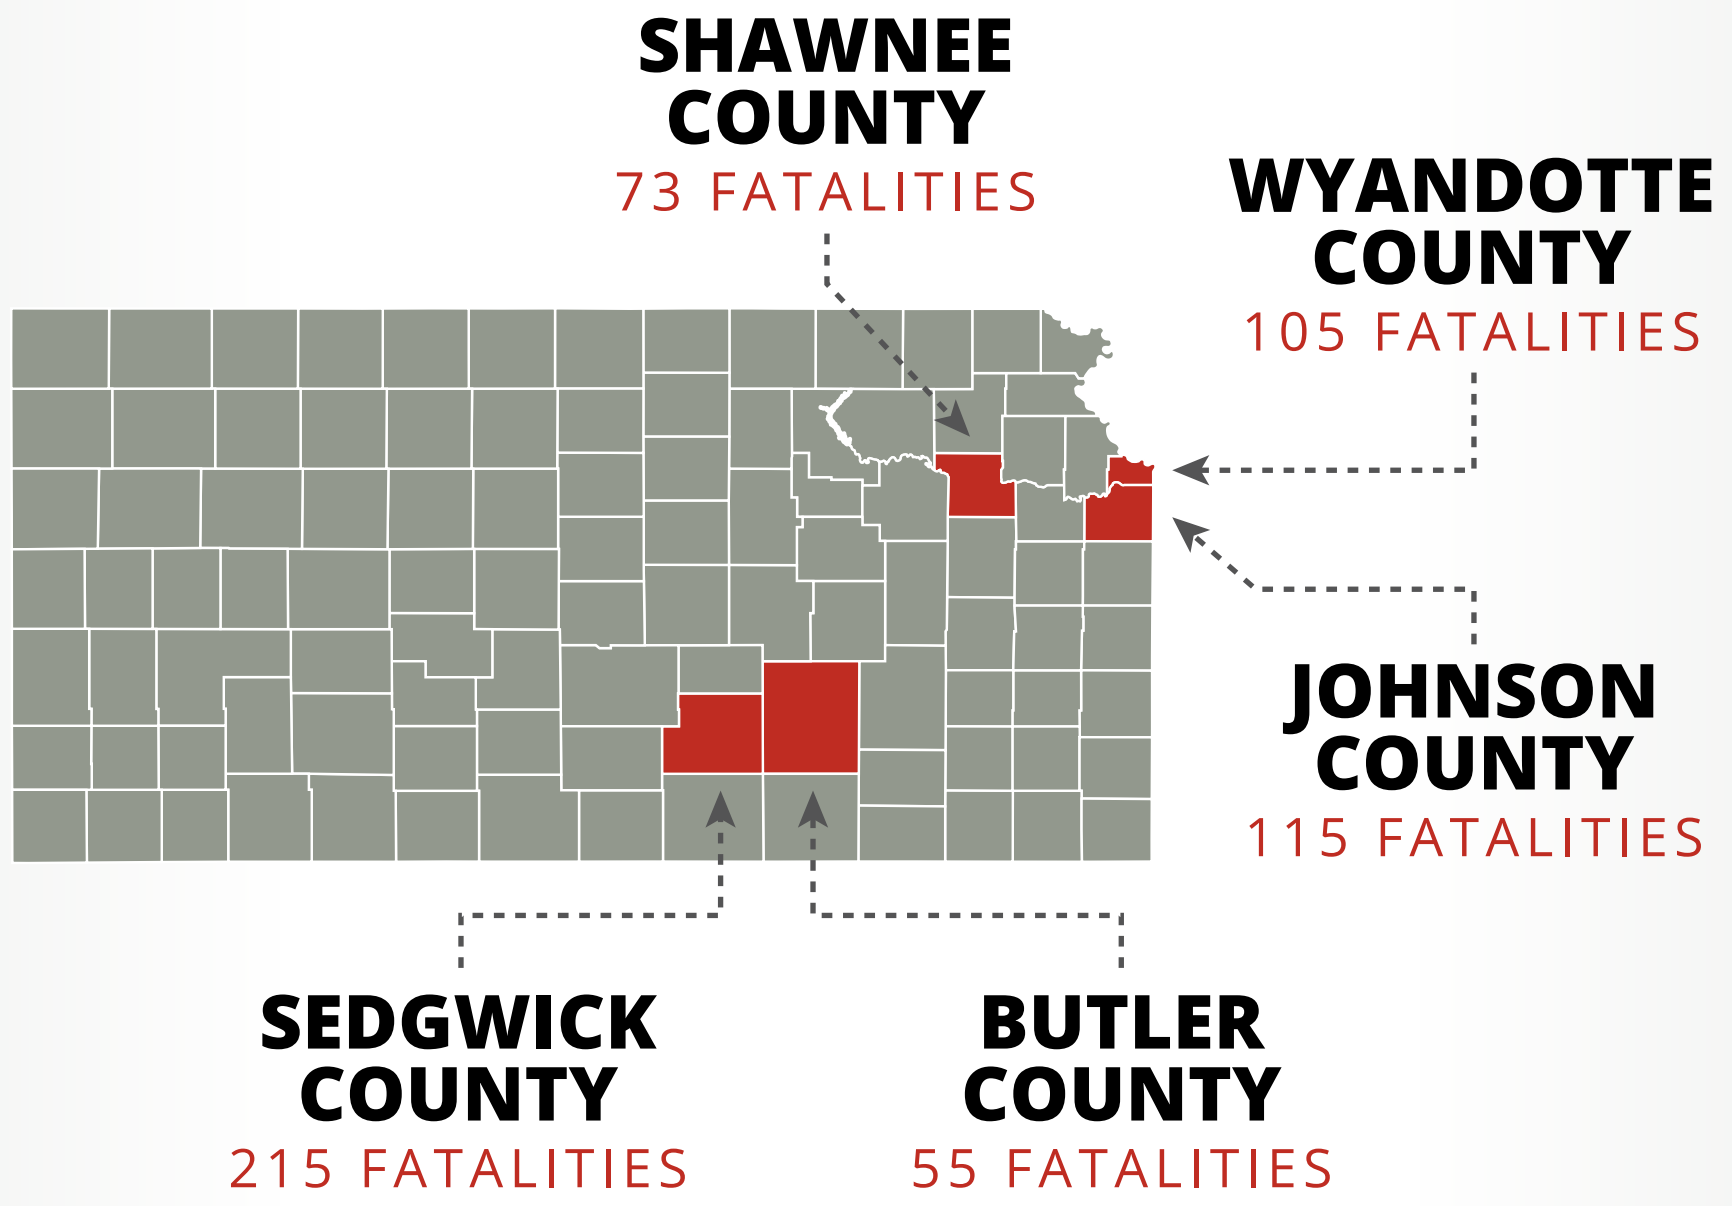

# FACTS ABOUT KANSAS CAR WRECKS

AN INFOGRAPHIC PRESENTED BY WARNER LAW OFFICES

## WHAT ARE THE MOST DANGEROUS COUNTIES IN KANSAS FOR DRIVERS?

## WHAT ARE SOME OF THE MOST DANGEROUS ROADS IN KANSAS?

## ACCIDENTS ON KANSAS ROADS AND HIGHWAYS HAPPEN OFTEN. DEMAND JUSTICE

AFTER YOU'VE BEEN INJURED OR A LOVED ONE WAS KILLED DUE TO SOMEONE ELSE'S CARELESS BEHAVIOR.