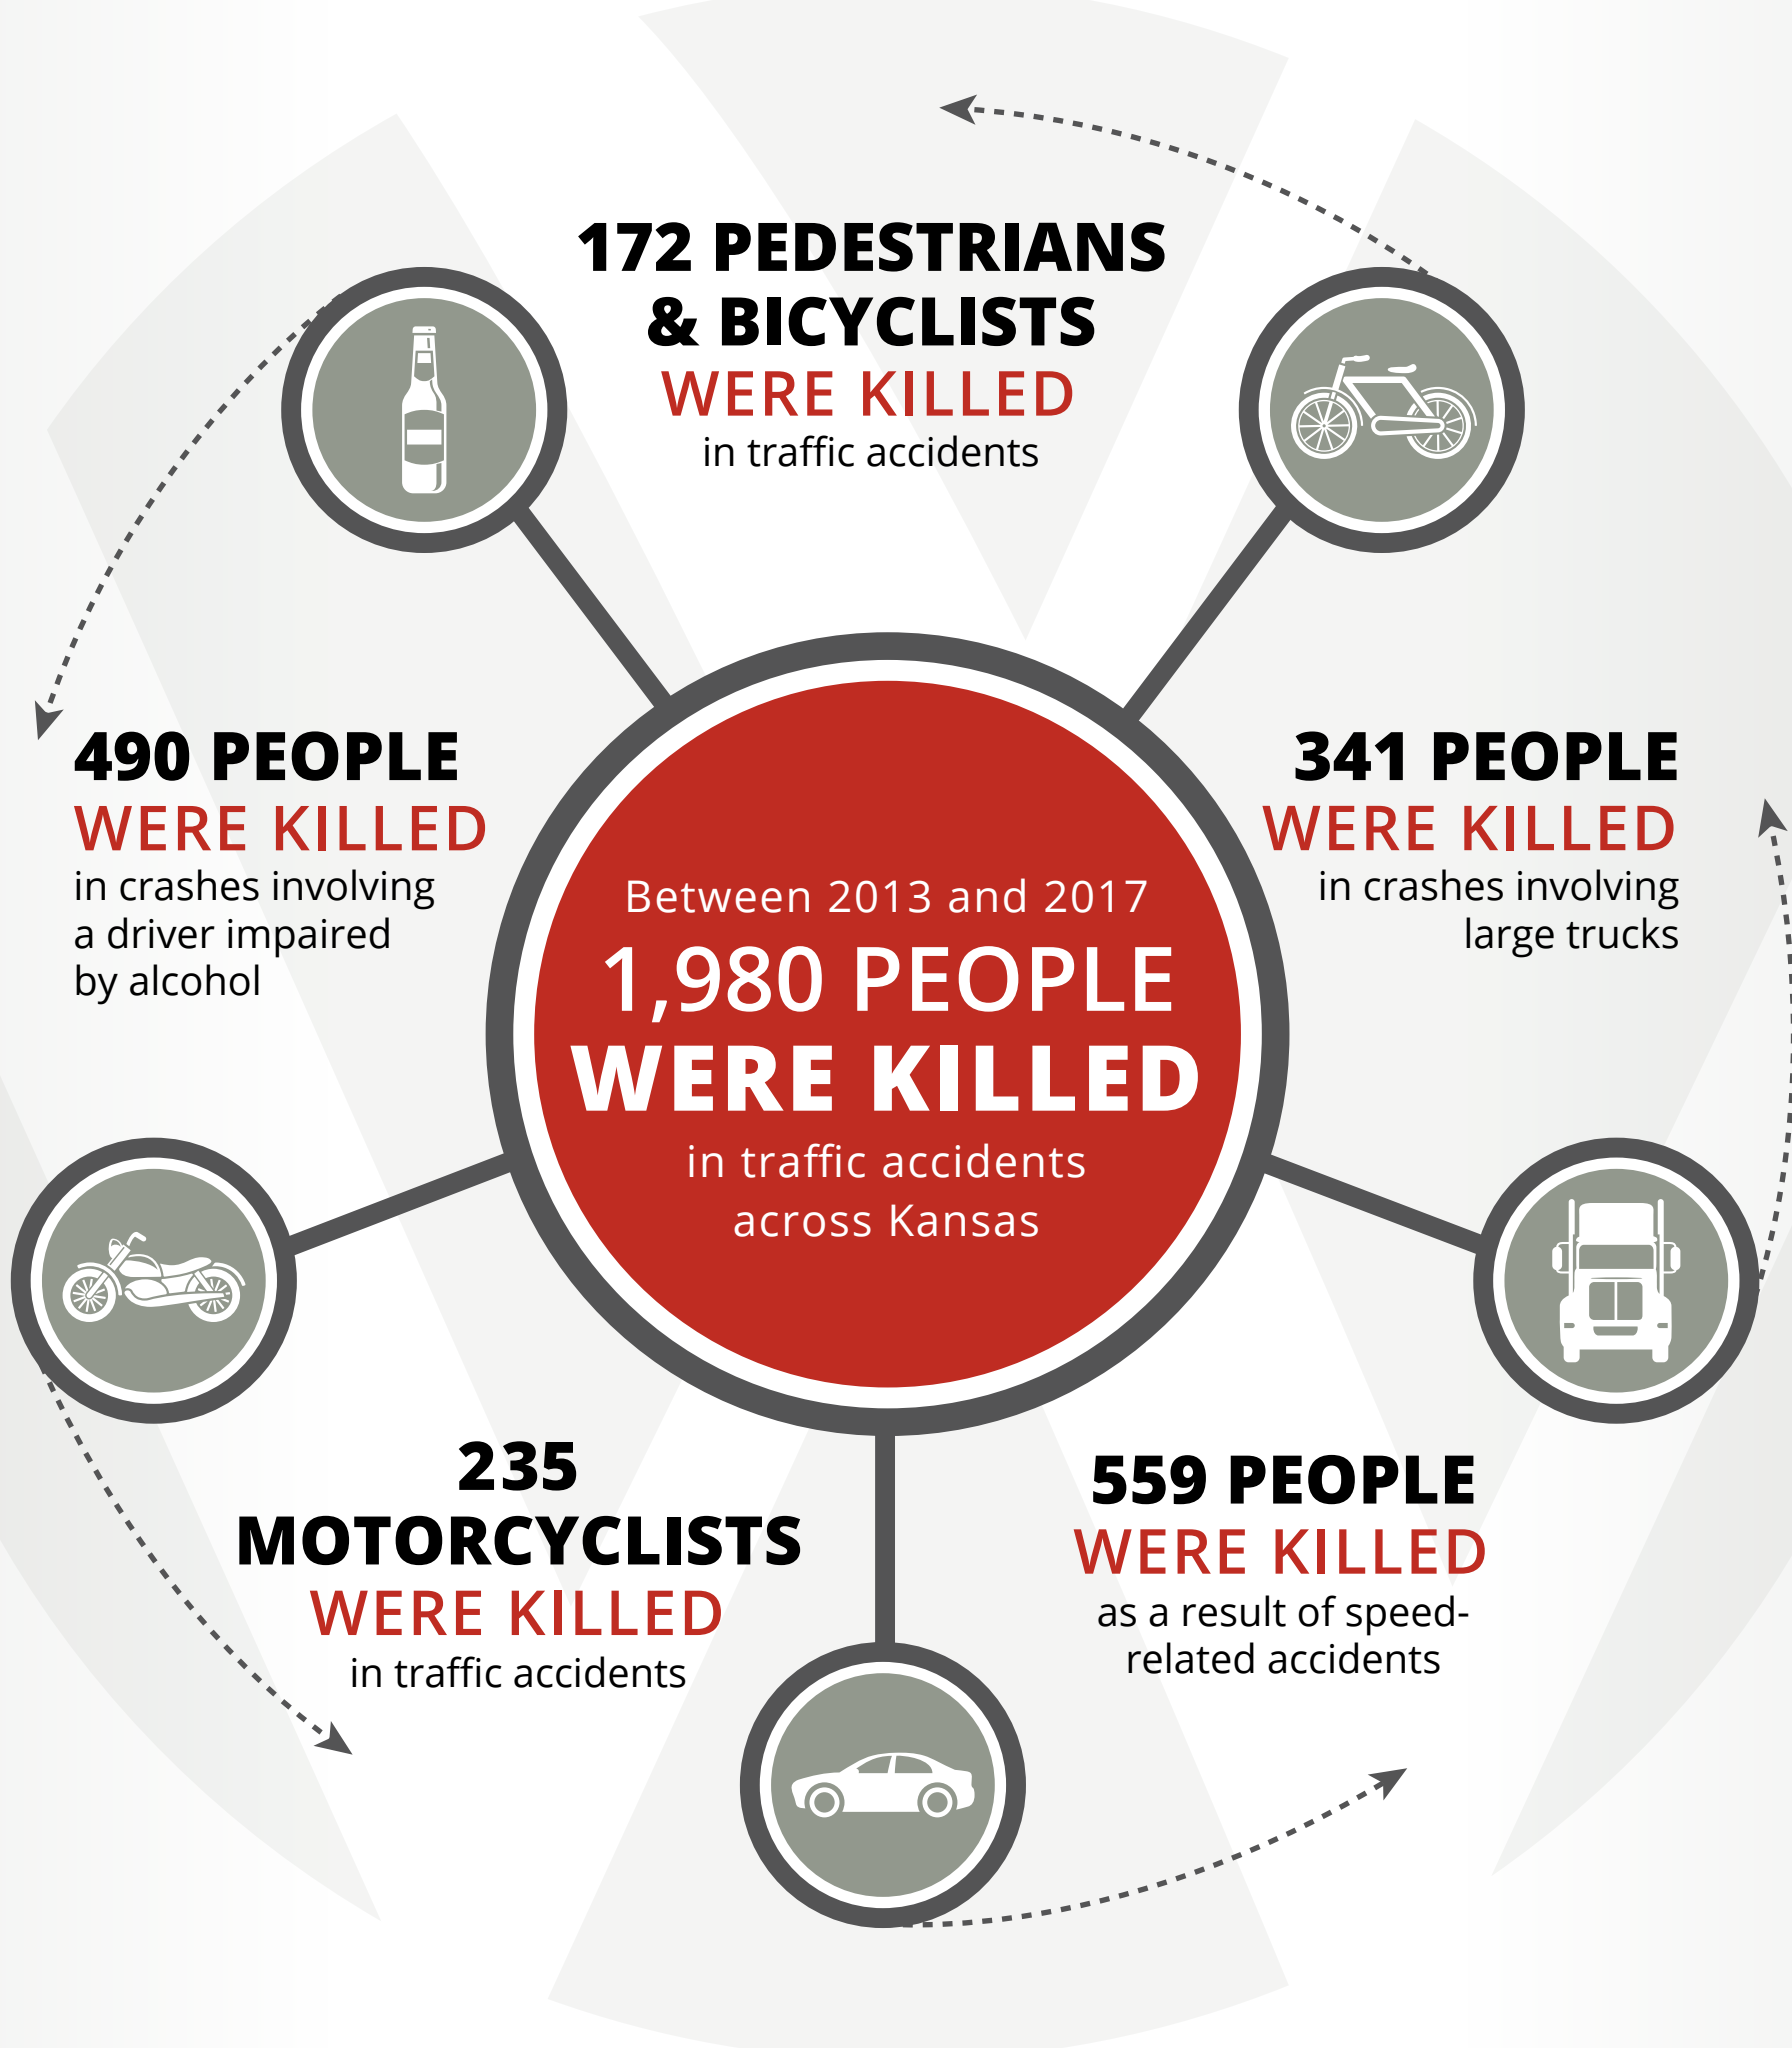

FACTS ABOUT KANSAS CAR WRECKS

AN INFOGRAPHIC PRESENTED BY WARNER LAW OFFICES

WHAT ARE THE MOST DANGEROUS COUNTIES IN KANSAS FOR DRIVERS?

WHAT ARE SOME OF THE MOST DANGEROUS ROADS IN KANSAS?

ACCIDENTS ON KANSAS ROADS AND HIGHWAYS HAPPEN OFTEN. DEMAND JUSTICE

AFTER YOU'VE BEEN INJURED OR A LOVED ONE WAS KILLED DUE TO SOMEONE ELSE'S CARELESS BEHAVIOR.

CONTACT

WARNER
LAW OFFICES

TODAY AT (866) 584-1032 FOR A FREE CASE EVALUATION