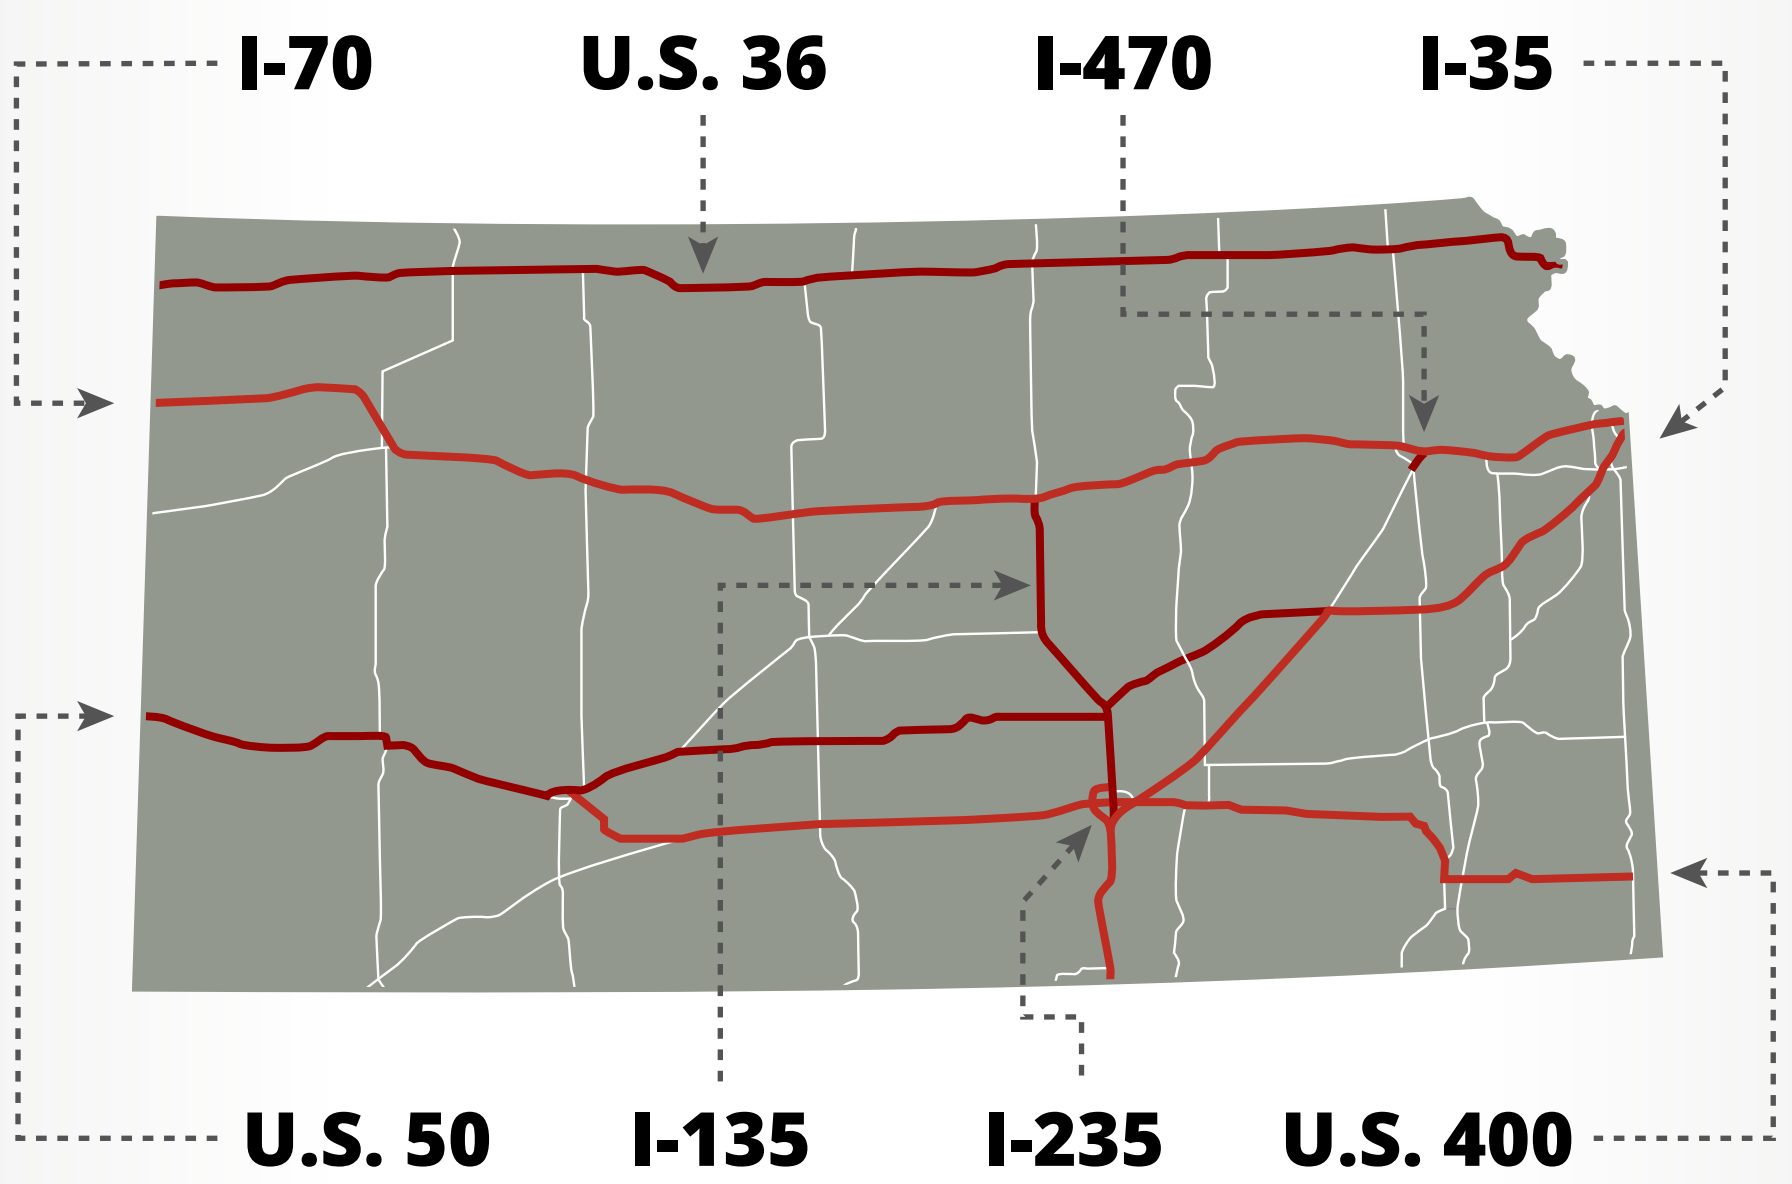

FACTS ABOUT KANSAS CAR WRECKS

AN INFOGRAPHIC PRESENTED BY WARNER LAW OFFICES

WHAT ARE THE MOST DANGEROUS COUNTIES IN KANSAS FOR DRIVERS?

WHAT ARE SOME OF THE MOST DANGEROUS ROADS IN KANSAS?

ACCIDENTS ON KANSAS ROADS AND HIGHWAYS HAPPEN OFTEN. DEMAND JUSTICE

AFTER YOU'VE BEEN INJURED OR A LOVED ONE WAS KILLED DUE TO SOMEONE ELSE'S CARELESS BEHAVIOR.

CONTACT

WARNER
LAW OFFICES

TODAY AT (866) 584-1032 FOR A FREE CASE EVALUATION