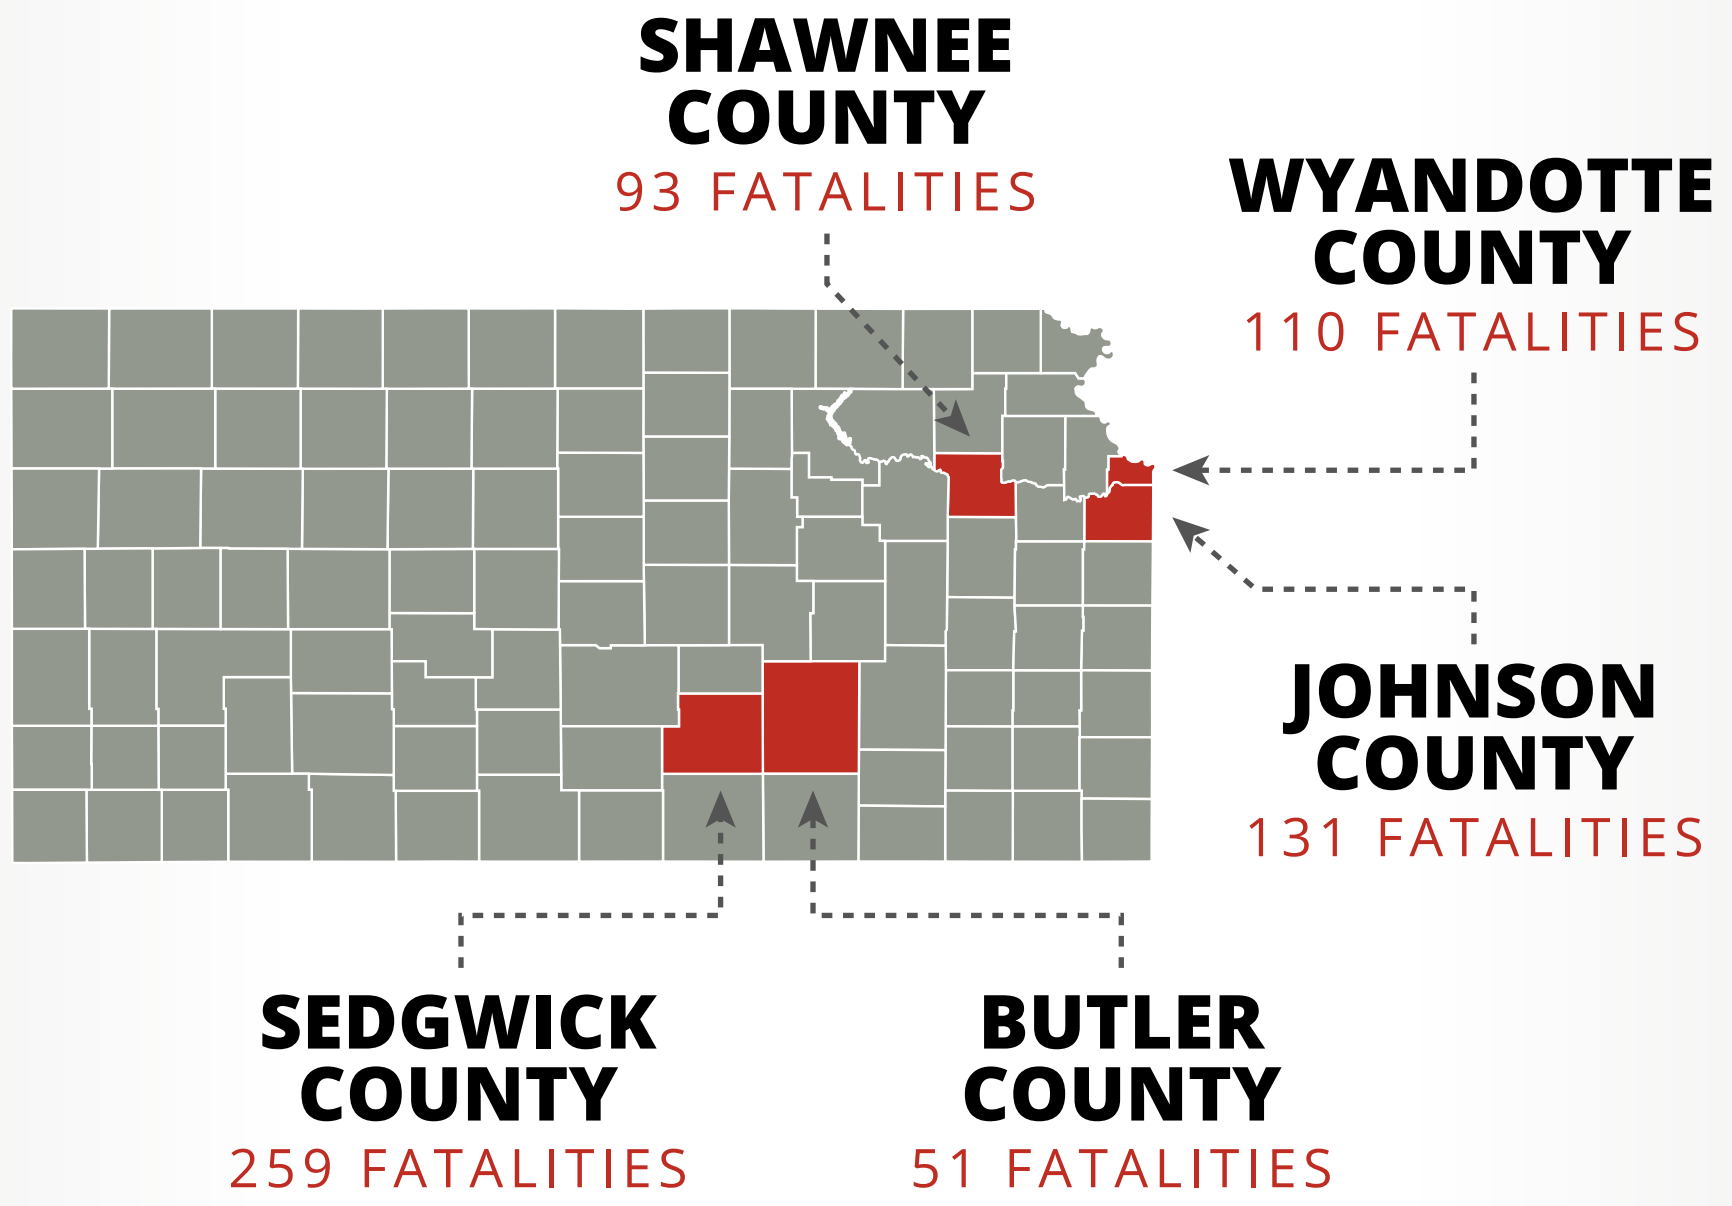

FACTS ABOUT KANSAS CAR WRECKS

AN INFOGRAPHIC PRESENTED BY WARNER LAW OFFICES

WHAT ARE THE MOST DANGEROUS COUNTIES IN KANSAS FOR DRIVERS?

WHAT ARE SOME OF THE MOST DANGEROUS ROADS IN KANSAS?

ACCIDENTS ON KANSAS ROADS AND HIGHWAYS HAPPEN OFTEN. DEMAND JUSTICE

AFTER YOU'VE BEEN INJURED OR A LOVED ONE WAS KILLED DUE TO SOMEONE ELSE'S CARELESS BEHAVIOR.

CONTACT

WARNER
LAW OFFICES

TODAY AT (866) 584-1032 FOR A FREE CASE EVALUATION